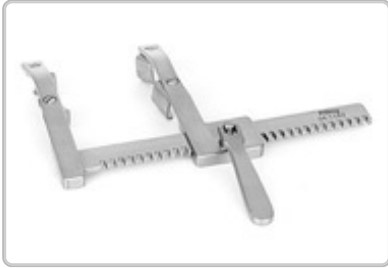

Self-Retaining Retractors**165362 : WEITLANER RETRACTOR**

3 x 4 Blunt prongs, 6 1/2" (16.5cm)

**341162 : Morse Sternal Retractor, Adult**

Spread 8" (20cm), Side Blade 1 1/8" (2.8cm) wide x 15/16" (2.4cm) deep, Arm length 6" (15.2cm)

**341225 : Burford Retractor, Adult**

Stainless steel. Shanks are curved to fit body contour and blades are detachable. Blades have protruding points to help prevent spreader from moving during operation. Two pairs of blades are supplied. Minimum Spread:...

**341330 : FINOCHIETTO RETRACTOR, MEDIUM**

Spread 7 1/2" (19cm), Side Blade 2 5/8" (6.7cm) wide x 2 1/8" (5.4cm) deep, Curved arms

**341390 : TUFFIER RETRACTOR**

Spread 5 7/8" (15cm), Scored blades, Side Blade 1 13/16" (4.6cm) wide x 2 3/16" (5.6cm) deep, Arm length 4 1/2" (11.4cm)

341366 : RIENHOFF RETRACTOR, LARGE

Spread 5 1/2" (14cm), Side Blade 1 3/4" (4.4cm) wide x 2 1/16" (5.2cm) deep, Arm length 4 5/8" (11.7cm)

341200 : Gerbode-Burford Retractor, Child

Stainless steel. Has same projection-free construction as adult models but is proportionally reduced to child size. Spread 5-15/16" (15 cm), supplied with four pairs of side blades: - 3/4" deep x 1" wide (2 x 2.5 cm) -...