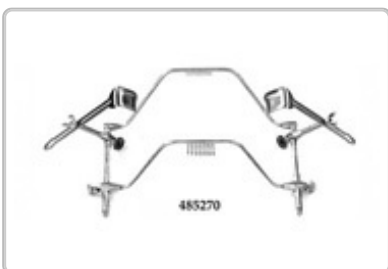

485270 : HAMBURGER-BRENNAN MAHORNER RETRACTOR

Spread 4" (10.2cm), 7 Pointed prongs 18 x 32mm, Side Blade 1 1/4" (3.2cm) wide, Center blade 5 1/2" (140mm) long x 1 1/8" (29mm) wide x 1 1/4" (33mm) deep, 9 1/16" (23cm)