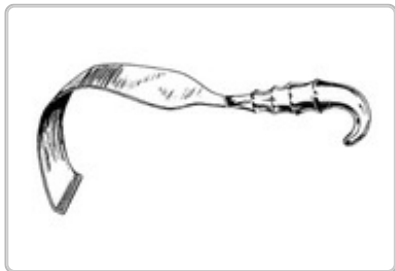

KM52040 : FREER SKIN HOOK

Sharp, 2.5 mm hook, double-pronged, 6" (15.2 cm)

164650 : Brewster Retractor

3/4" (2.0cm) width x 1 3/4" (4.5cm) depth blade, 8 1/2" (21.5cm)

357532 : MICRO VASCULAR NERVE HOOK

Small, 7-1/4" (18.4 cm)

054130 : GILLIES CONVERSE SKIN HOOK, LARGE

Sharp, 4 mm hook, 7-1/8" (18 cm)

351788 : Cooley Mitral Valve Retractor, Small

Curved right, 7/8" (2.2cm) width blade, 7 1/4" (18.5cm)

728175 : CURVED J-HOOK SUCTION COAGULATOR ELECTRODE

1-1/4" (3.3 cm)

KM69990 : Cox Metatarsal Spreader

11mm width blade, 4 1/2" (11.5cm)

341780 : Wylie Splanchnic Retractor

Hollow handle, 2 1/2" (6.3cm) width x 6 3/4" (17.1cm) depth blade

422250 : O'CONNOR HOOK

4-7/8" (12.3 cm)

054165 : TRACHEA HOOK

Sharp, 8.7 x 1.4 mm hook, 7-1/2" (19 cm)

212295 : Pryor-Pean Retractor

1" (2.5cm) width x 4 1/2" (11.5cm) depth blade, 10 3/8" (26.5cm)

054107 : JOSEPH SKIN HOOK

Sharp, 5.6mm hook, Double-pronged (6mm between prongs), 6 1/4" (15.9cm)