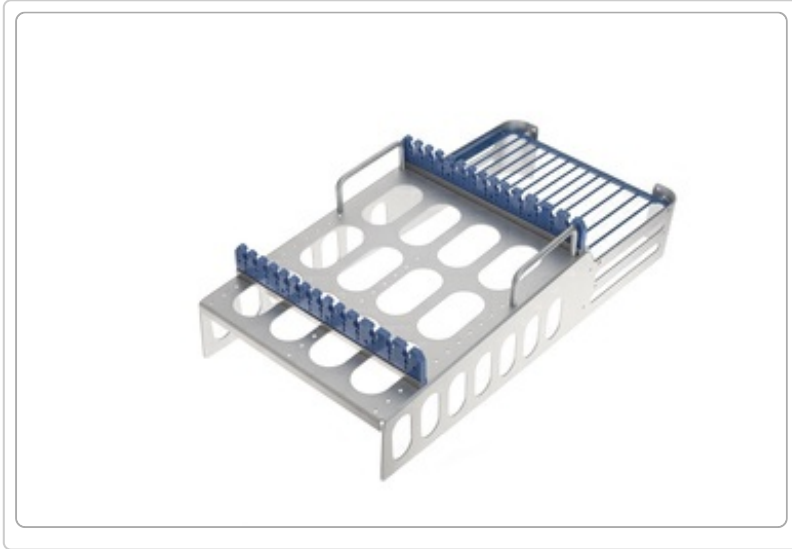

Catalog # :

P97930

Lap Chole Instrument Insert

Description:

Holds 14 instruments
(fits in a 10" x 20" x 6" container),
ext. size: 9-1/2" x 20" x 5-1/2"

To order this product, please call:
+1 (919) 433-4999
