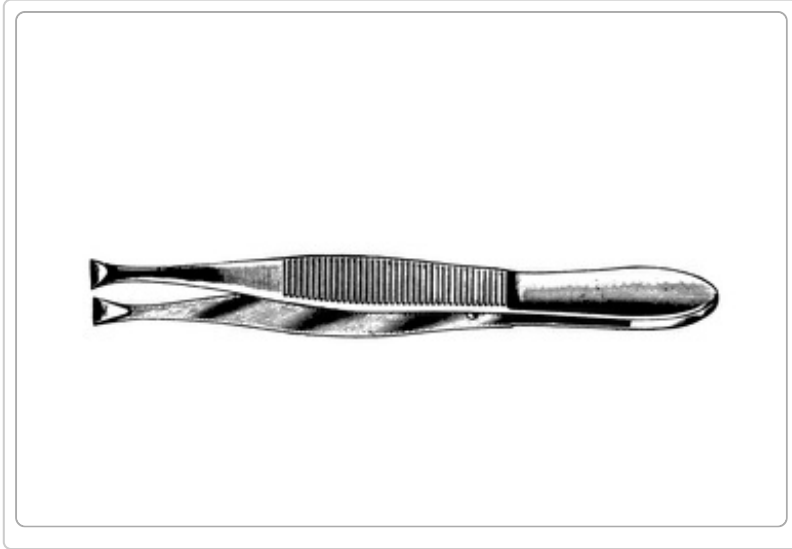

Catalog # :

~~KM53564~~

LITTAUER CILIA FORCEPS

Description:

Serrated, 3-1/2" (9 cm)

To order this product, please call:

+1 (919) 433-4999