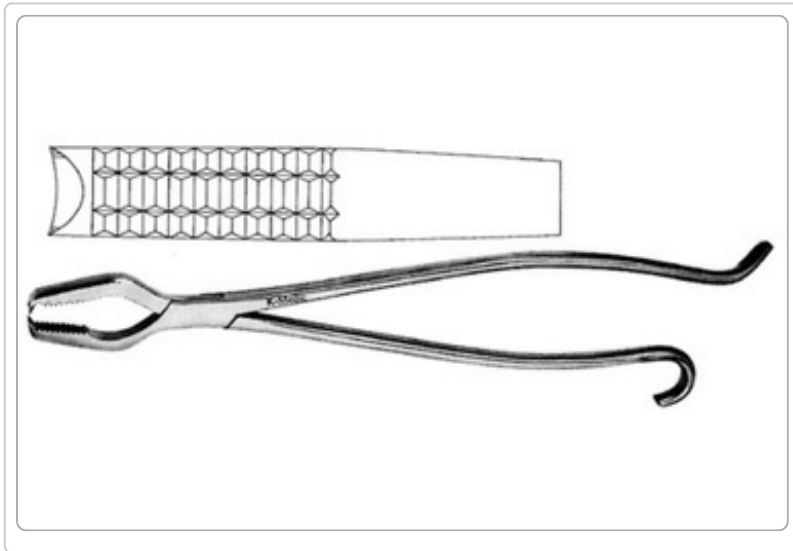

Catalog # :

KM47068

LANE BONE HOLDING FORCEPS W/O RATCHET

Description:

13 mm tip, 13" (33 cm)

To order this product, please call:

+1 (919) 433-4999