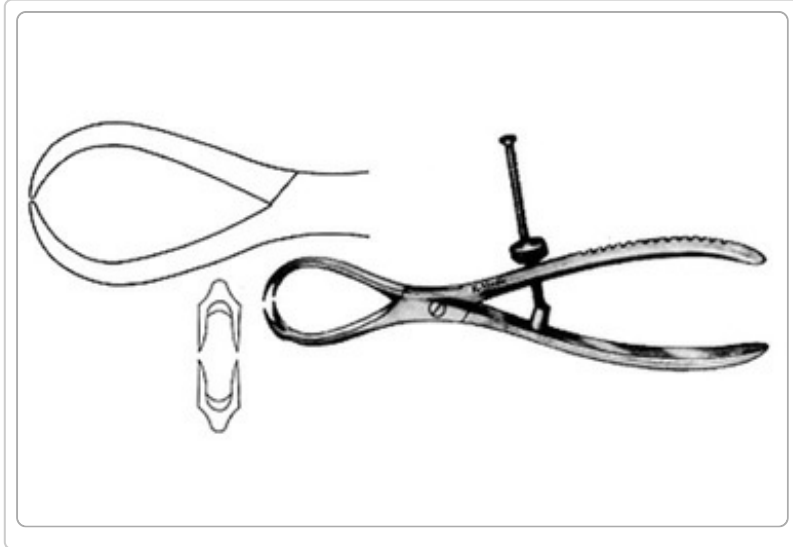

## **PATELLA BONE HOLDING FORCEPS**

**Description:**

Straight, 2 x 2 teeth, 7" (18 cm)

To order this product, please call:

**+1 (919) 433-4999**