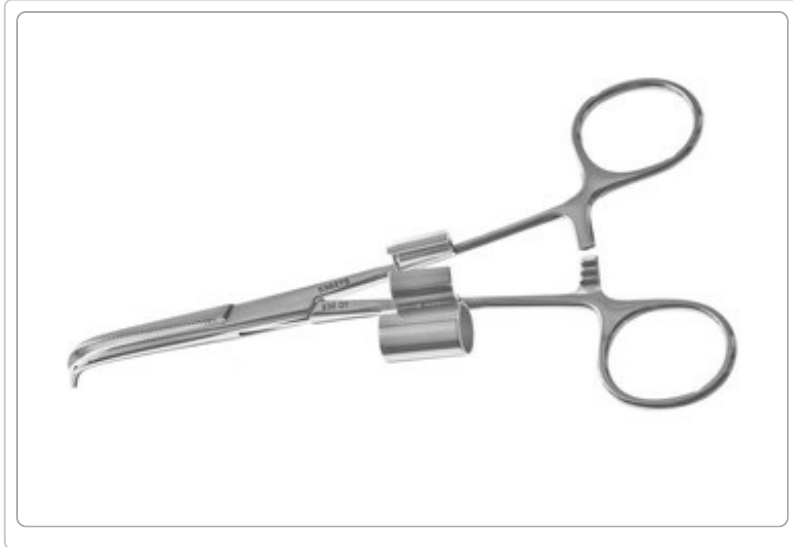

Catalog # :

536275

LORE TUBE HOLDING FORCEPS

Description:

Angled, serrated, 2.6 mm tip, 6-1/4" (16 cm)

To order this product, please call:

+1 (919) 433-4999
