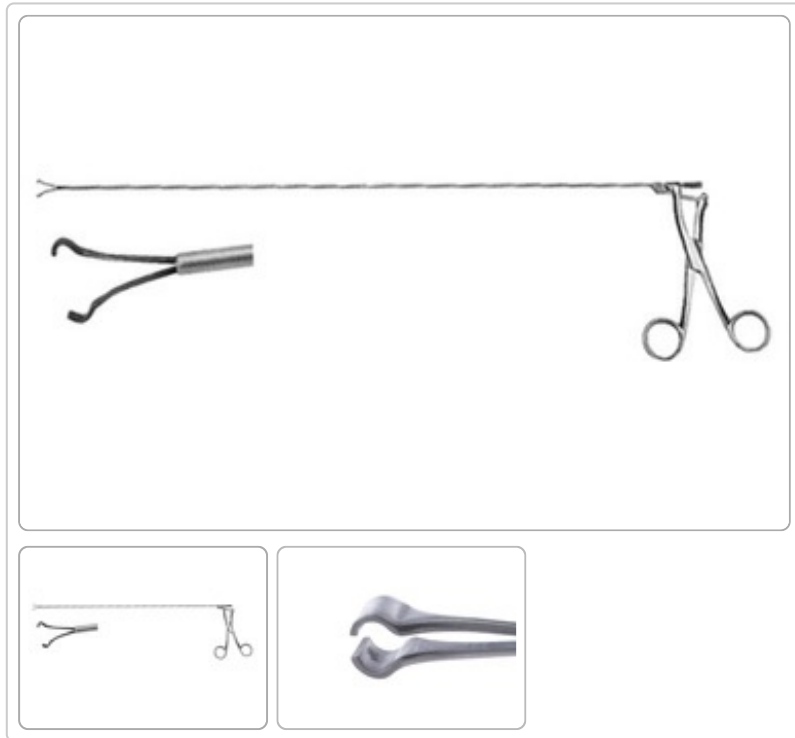

Catalog # :

~~506232~~

JACKSON DULL POINTED RING ROTATION FORCEPS

Description:

Straight, serrated, 4.5 mm tip, 23-5/8" (60 cm)

To order this product, please call:

+1 (919) 433-4999