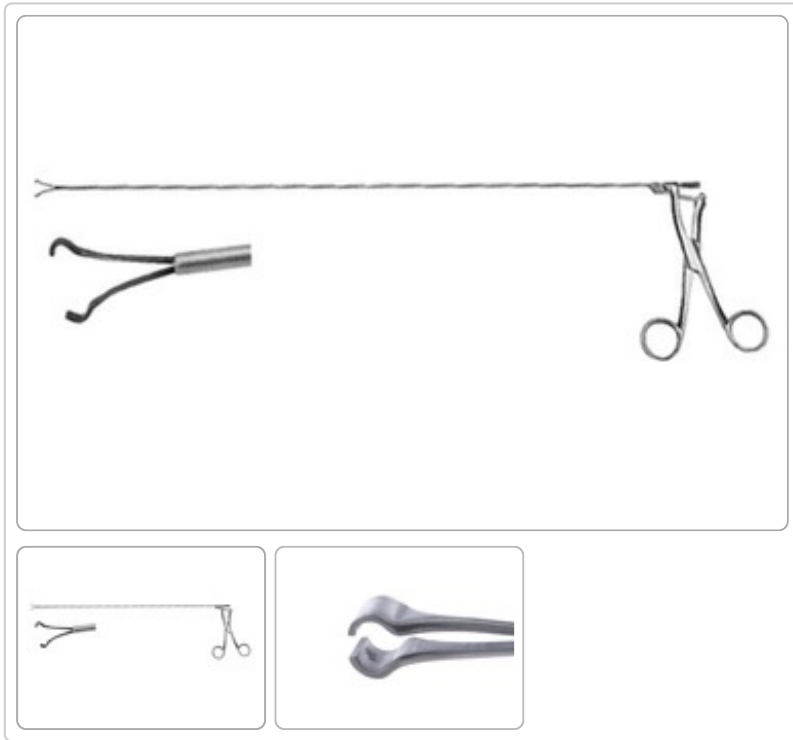

Catalog # :

~~506220~~

JACKSON DULL POINTED RING ROTATION FORCEPS

Description:

Straight, serrated, 2.8 mm tip, 13-3/4" (35 cm)

To order this product, please call:

+1 (919) 433-4999