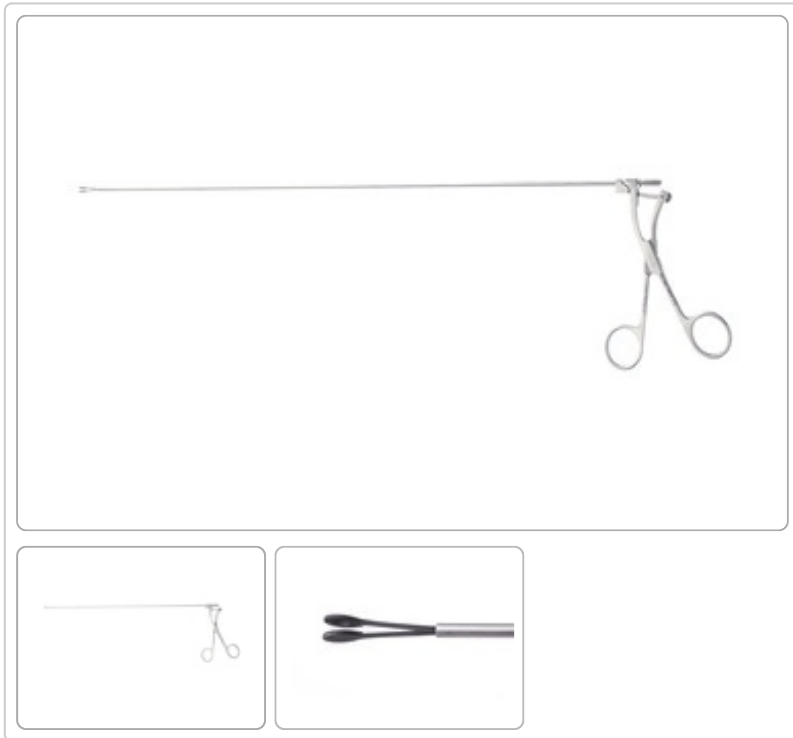

## JACKSON FORWARD GRASPING CUP FORCEPS

**Description:**

Straight, serrated, 19-5/8" (50 cm)

To order this product, please call:

**+1 (919) 433-4999**