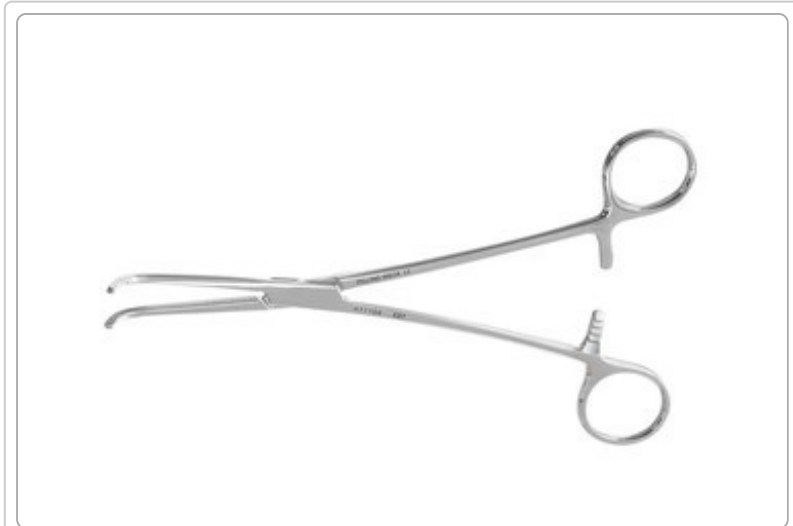

## MIXTER CLAMP

### Description:

Curved, Serrated, 5/8" tip length, 7 3/4" (19.5cm)

To order this product, please call:

**+1 (919) 433-4999**