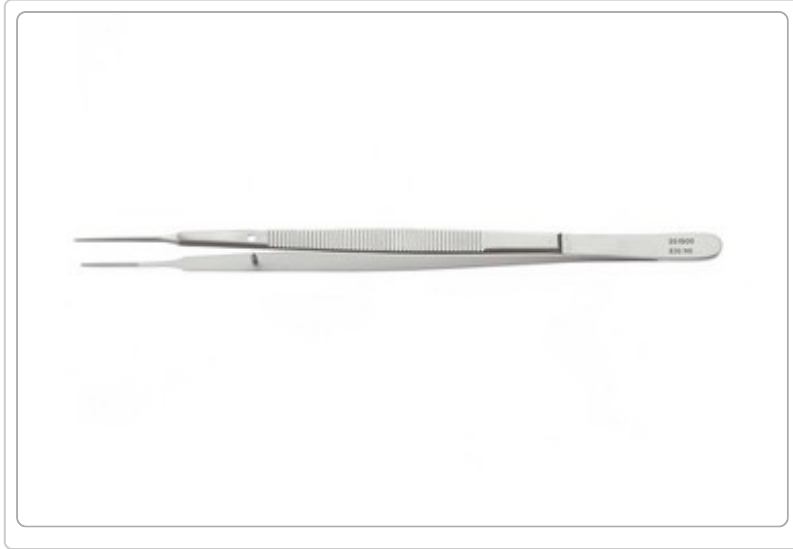

Catalog # :

~~951900~~

GERALD DRESSING FORCEPS

Description:

Serrated, 7" (18 cm)

To order this product, please call:

+1 (919) 433-4999