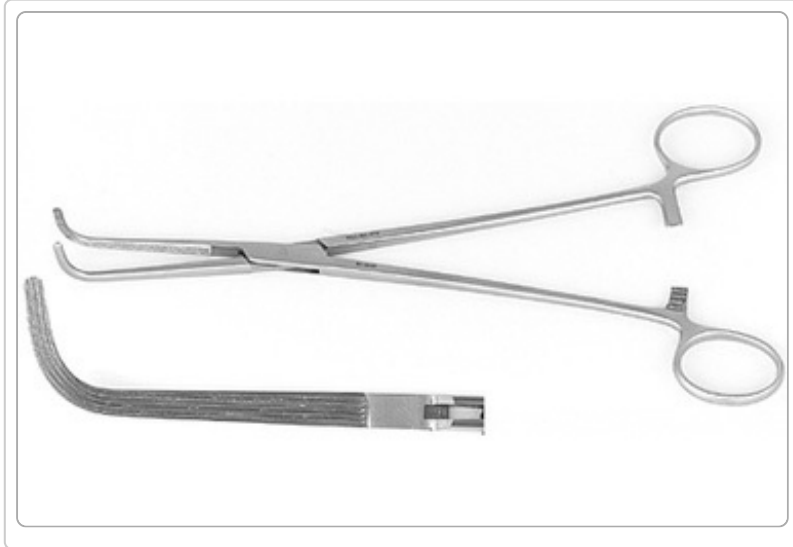

## DEBAKEY THORACIC DISSECTING FORCEPS

**Description:**

Angled, 7 5/8" (20 cm)

To order this product, please call:

**+1 (919) 433-4999**