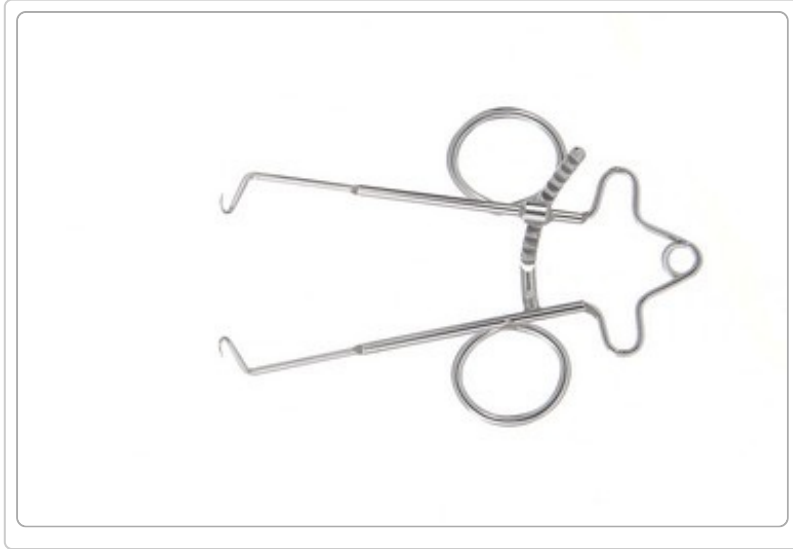

Catalog # :

060101

Skin Retractor

Description:

Strongly angled, 3 1/2" (9.0cm)

To order this product, please call:

+1 (919) 433-4999