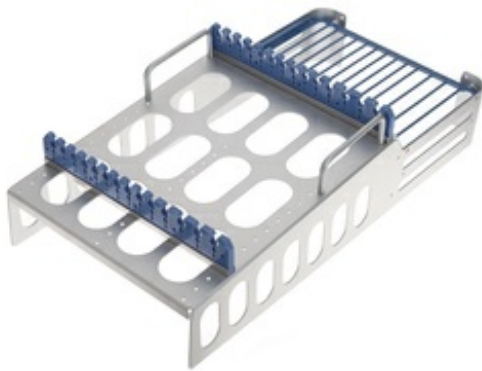

Catalog # :

P97930

Lap Chole Instrument Insert

Description:

Holds 14 instruments
(fits in a 10" x 20" x 6" container),
ext. size: 9-1/2" x 20" x 5-1/2"

To order this product, please call:

+1 (919) 433-4999