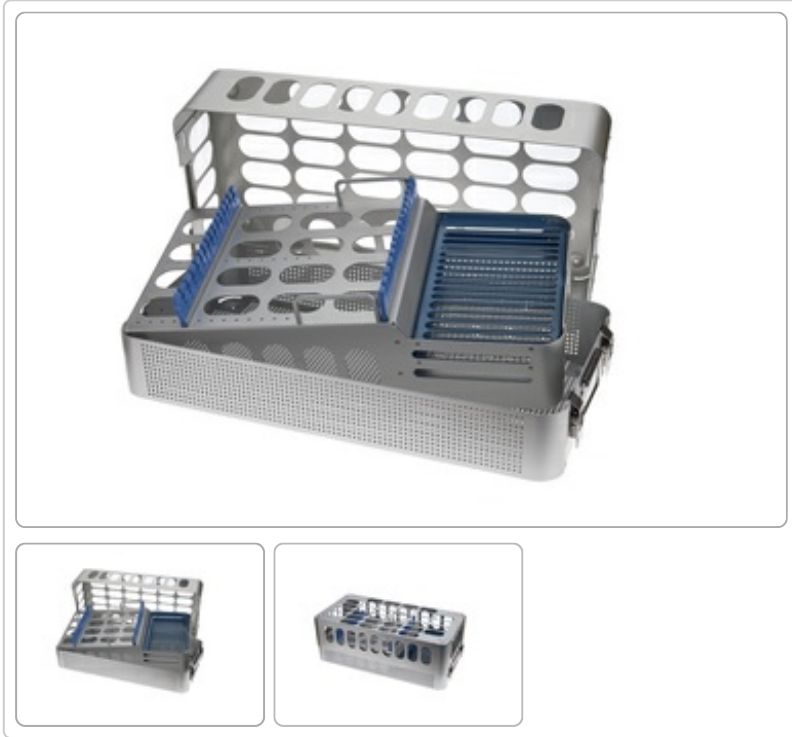

Catalog # :

P97916

Two-level Lap Chole Case

Description:

With insert and brackets for up to 13-1/2" (35 cm) instruments,
ext. size: 11" x 23" x 8" (28 x 58.5 x 20.5 cm)
int. size: 10.7" x 21.62" x 7.66" (27 x 55 x 19.5 cm)