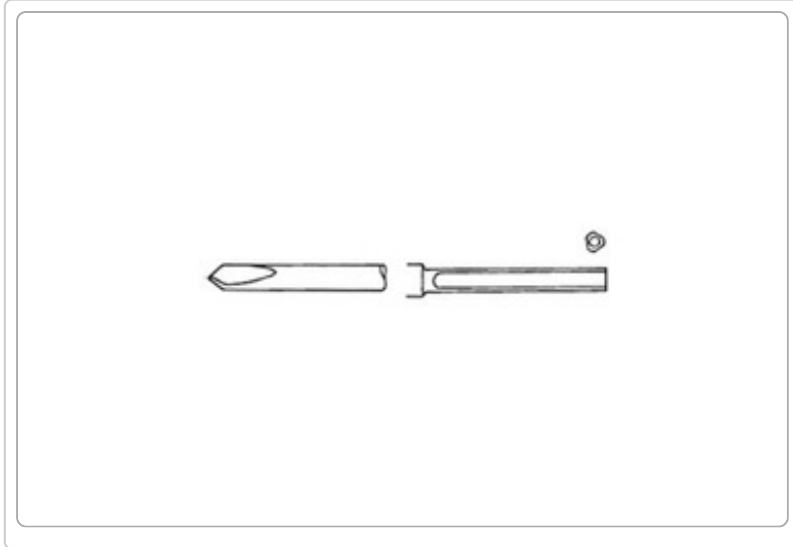

Catalog # :

**KM71660**

**STEINMAN PIN**

**Description:**

Smooth 5/64" (2.0mm) Single Diamond, Round End, 9", BX/6

To order this product, please call:

**+1 (919) 433-4999**