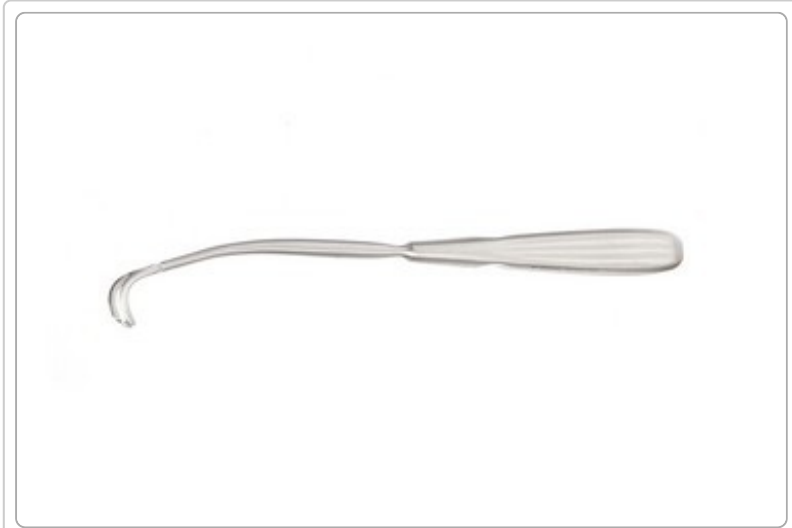

Catalog # :

~~072122~~

SHAMBAUGH ADENOID CURETTE SIZE 2

Description:

Reverse curved, 15 X 18mm, 8 1/4" (21 cm)

United States

To order this product, please call:

866-246-6990